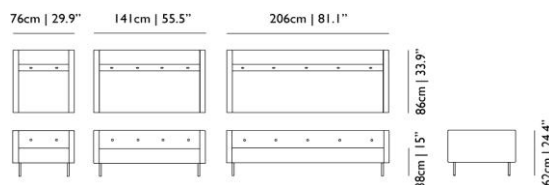

COF*

single seater	MOSI1Q---MC	€ 1.962,00	0,34	6-8 weeks**
double seater	MOSI2Q---MC	€ 2.348,00	0,63	6-8 weeks**
triple seater	MOSI3Q---MC	€ 2.694,00	0,91	6-8 weeks**

*FROM RECEIVING THE FABRIC

*Clients Own Fabric Bottoni Slim:

single	<u>1.30 wide</u>	<u>1.40 wide</u>	<u>1.50 wide</u>
double	3,90 m^l	3,60 m^l	3,30 m^l
triple	4,90 m^l	4,60 m^l	4,20 m^l
	6,30 m^l	5,90 m^l	5,20 m^l