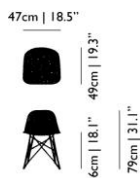

COF*

single seater	MOSI1Q---MC	€ 1.962,00	0,34	6-8 weeks**
double seater	MOSI2Q---MC	€ 2.348,00	0,63	6-8 weeks**
triple seater	MOSI3Q---MC	€ 2.694,00	0,91	6-8 weeks**

*FROM RECEIVING THE FABRIC

*Clients Own Fabric Bottoni Slim:

single	<u>1.30 wide</u>	<u>1.40 wide</u>	<u>1.50 wide</u>
double	3,90 m^l	3,60 m^l	3,30 m^l
triple	4,90 m^l	4,60 m^l	4,20 m^l
	6,30 m^l	5,90 m^l	5,20 m^l