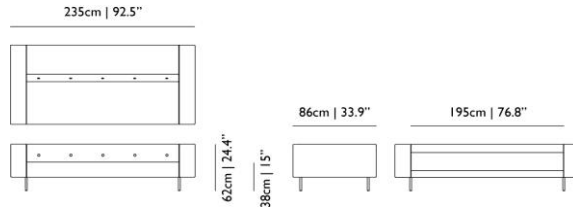

SEATERS

Zone: Europe	Product	Code	RRP excl. VAT	m³	Lead time	In stock
	BOTTONI SHELF, triple seater					
	Kvadrat Divina 3	MOSBS3----D	€ 4.853,00	1,21	6-8 weeks	
	Kvadrat Divina Melange 2	MOSBS3----M	€ 4.853,00	1,21	6-8 weeks	
	Kvadrat Tonica	MOSBS3----T	€ 4.853,00	1,21	6-8 weeks	
	Kvadrat Hallingdal	MOSBS3----H	€ 5.116,00	1,21	6-8 weeks	
	COF*	MOSBS3----Q	€ 4.053,00	1,21	6-8 weeks**	

*FROM RECEIVING THE FABRIC

*Clients Own Fabric Bottoni Shelf:
triple

1.30 wide 1.40 wide 1.50 wide
7,40 m^l 6,30 m^l 6,00 m^l